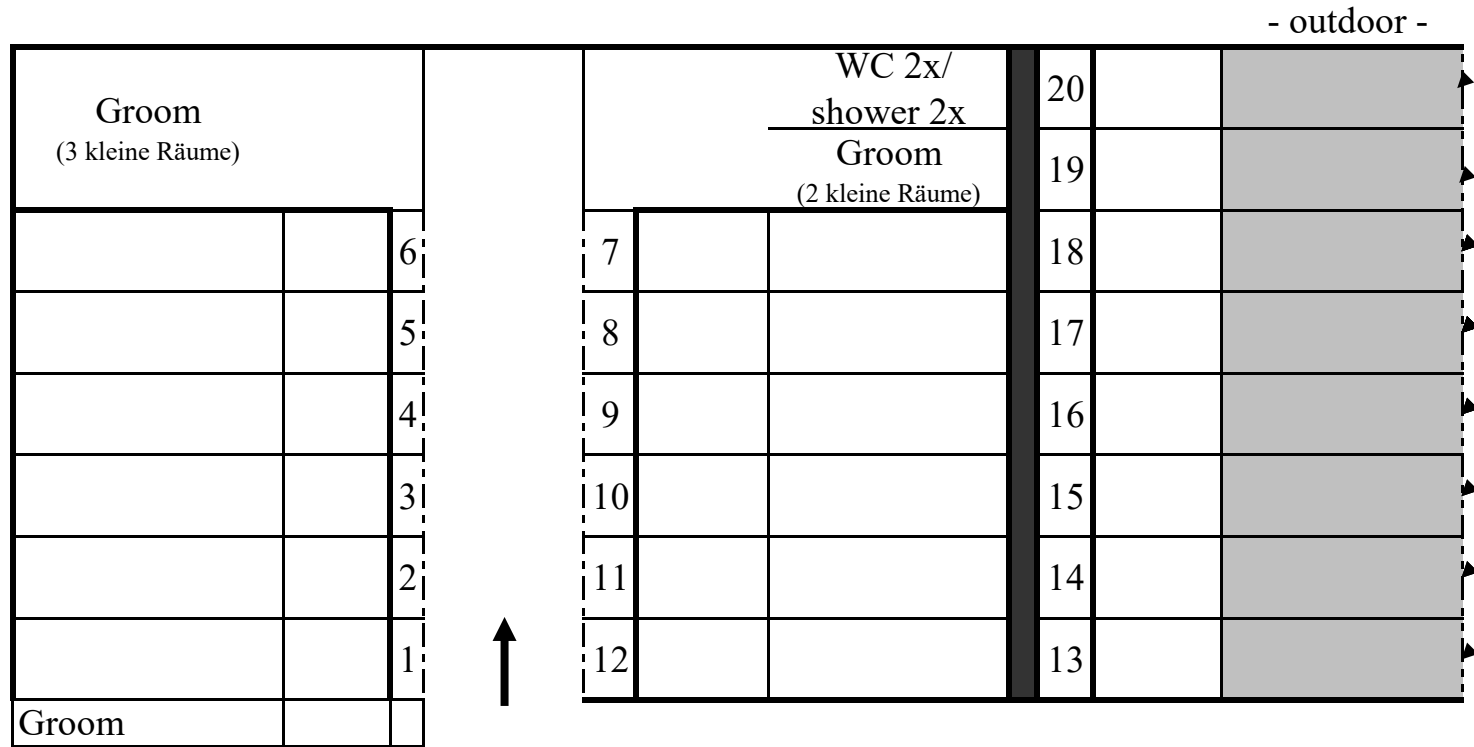

Stable 8

all stallion

Stable 9

MCP			
7	5	3	1
← all stallion			
8	6	4	2
15	13	11	9
← all stallion			
16	14	12	10
23	21	19	17
← all stallion			
24	22	20	18
31	29	27	25
← all stallion			
32	30	28	26