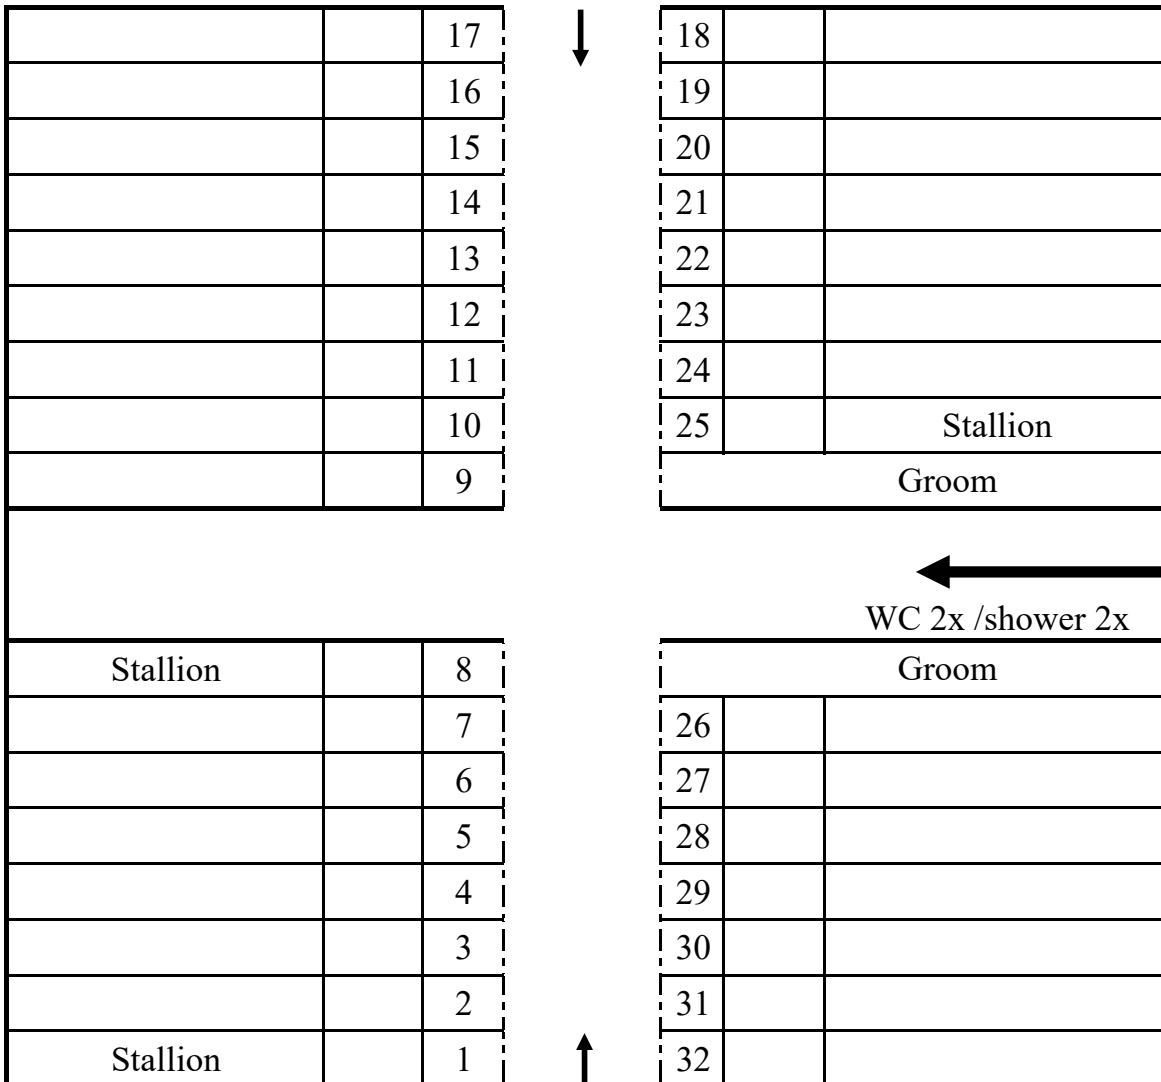

Stable 1

Stable 2

		10
		9
		8
Stallion		7
GROOM/WC		

1		Stallion
2		
3		
4		
GROOM		

Stable 3

		7				Groom
		6		2		Stallion
		5		3		Stallion
		4				Groom

Stable 4

Stallion		23
		22
		21
		20
		19
		18
		17
Stallion		16

WC 2x

Stallion		15
		14
		13
		12
		11
		10
Stallion		9

WC 2x

Stallion		8
		7
		6
		5
		4
		3
Stallion		2
Groom		

24	Stallion	23			←
25		22			←
26		21			←
27		20			←
28		19			←
29		18			←
30	Stallion	17			←
Groom		16			←
		15			←

		14			←
31	Stallion	13			←
32		12			←
33		11			←
34		10			←
35		9			←
36	Stallion	8			←
Groom		7			←

Groom		6			←
37	Stallion	5			←
38		4			←
39		3			←
40		2			←
41		1			←
42		Stable-Crew			
43	Stallion				

	31		Stallion
	32		
	33		
	34		
	35		
	36		Doppelbox
			4,80x3,20
	Groom		

→	Groom		6		Stallion		8
→			5				7
→			4				6
→			3				5
→			2				4
→			1				3
							2
					Stallion		1

	WC 2x		
	37		Doppelbox
			5,20x3,20
	38		
	39		
	40		
	41		
	42		
↑	43		Stallion