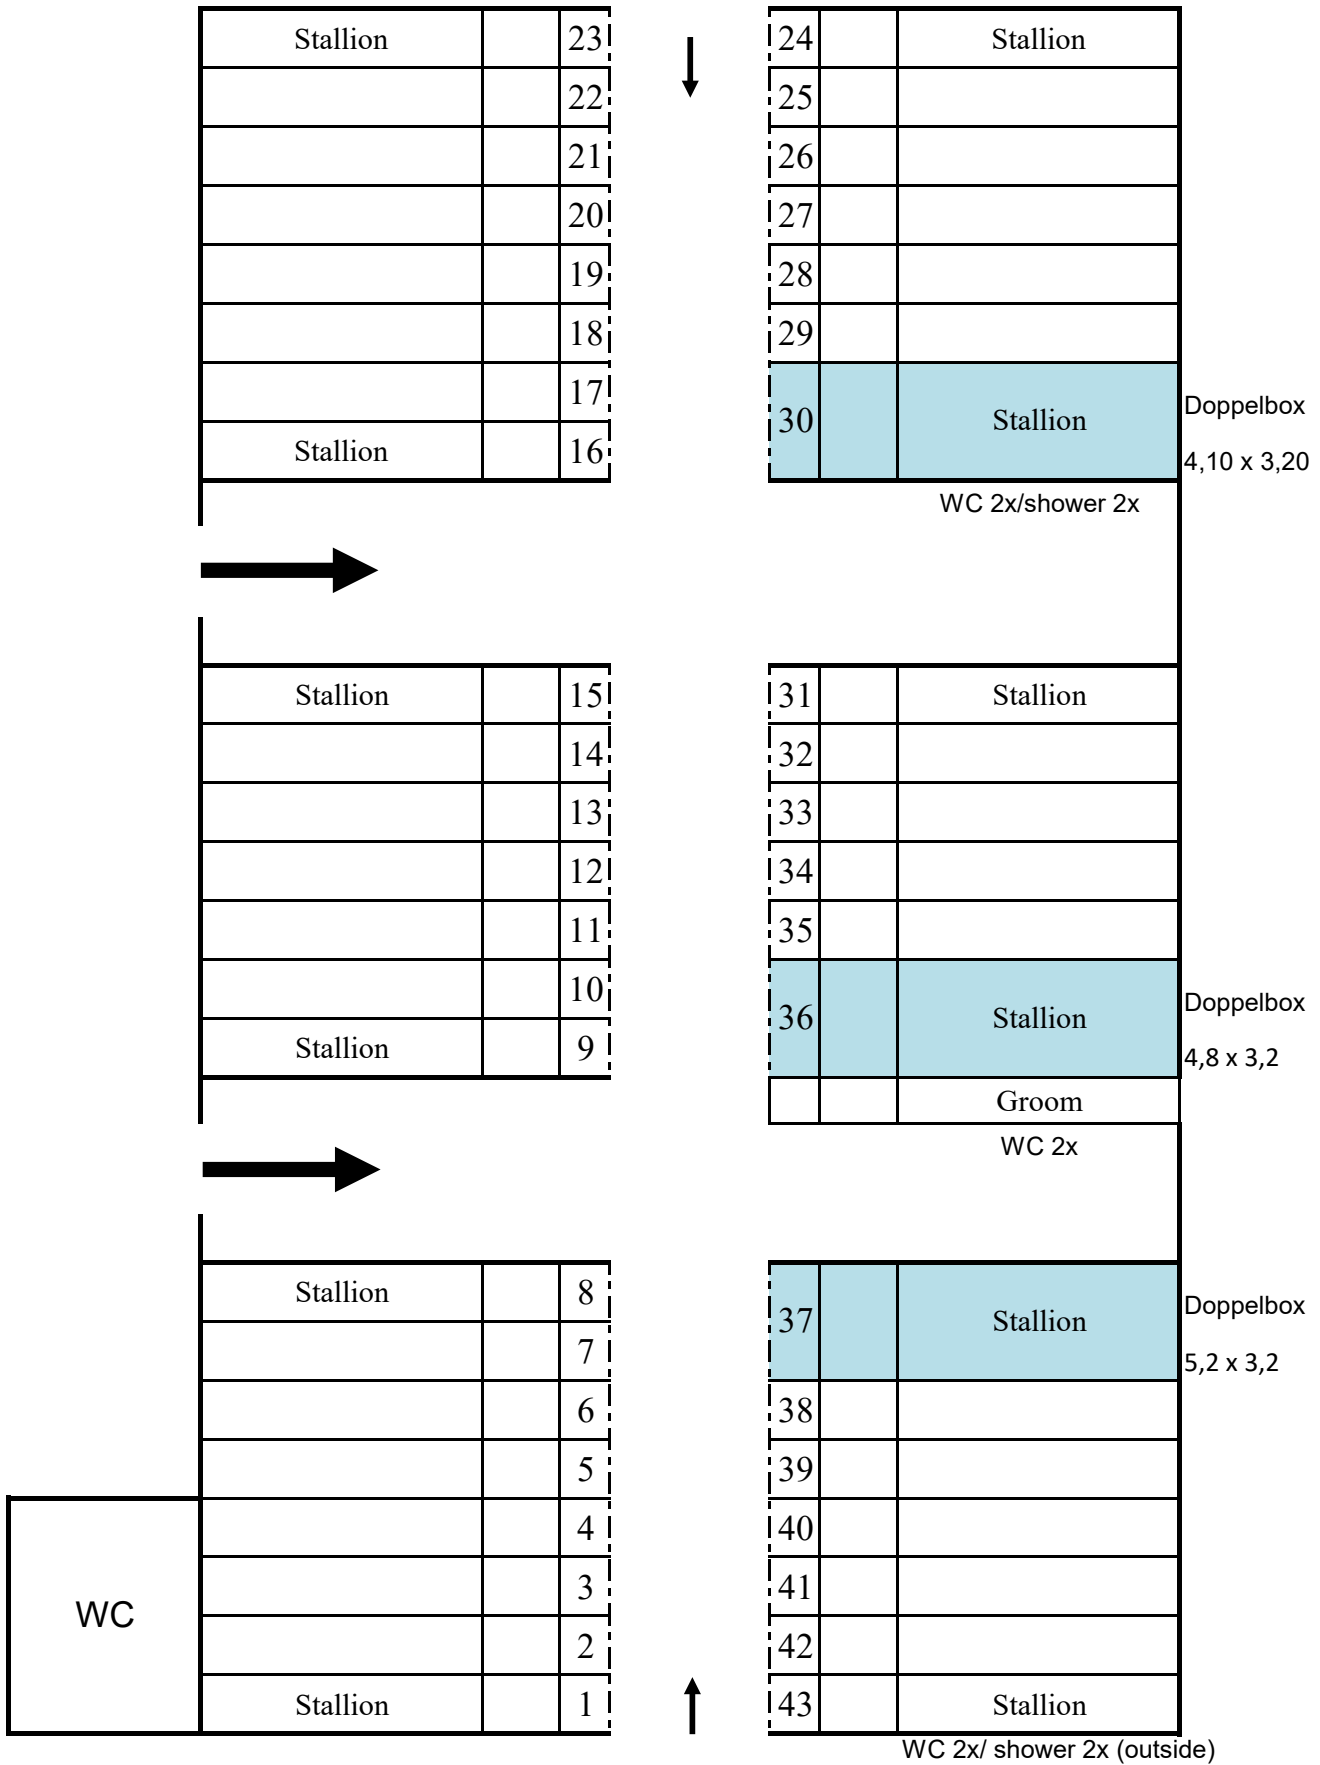

Stable 5

→			23				23
→			22				22
→			21				21
→			20				20
→			19				19
→			18				18
→			17				17
→			16				16
→			15				

↓	24		Stallion
	25		
	26		
	27		
	28		
	29		
	30		
	Groom		

WC 2x/ Shower 2x

→			14				
→			13		Stallion		15
→			12				14
→			11				13
→			10				12
→			9				11
→			8				10
→			7				9

	31		Stallion
	32		
	33		
	34		
	35		
	36		Doppelbox
			4,80x3,20
	Groom		

→	Groom		6		Stallion		8
→			5				7
→			4				6
→			3				5
→			2				4
→			1				3
							2
					Stallion		1

	WC 2x		
	37		Doppelbox
			5,20x3,20
	38		
	39		
	40		
	41		
	42		
↑	43		Stallion

Stable 6