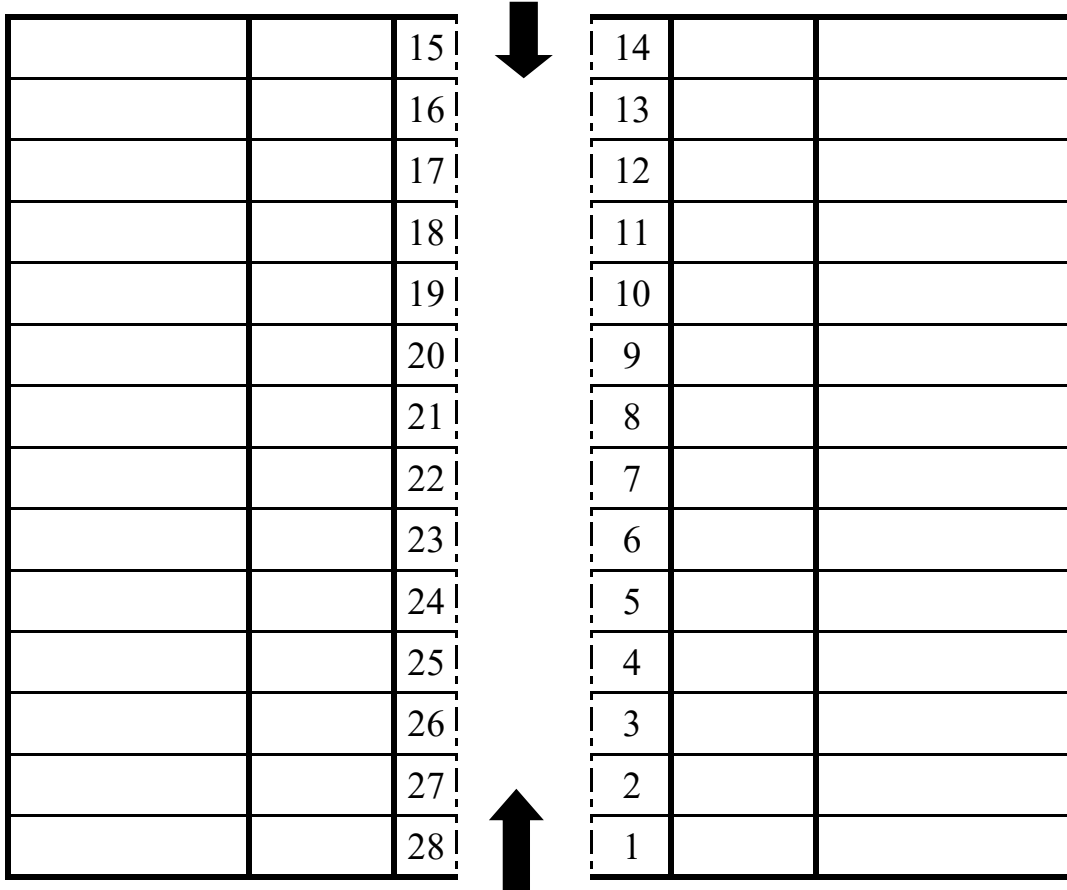

Stable 9

MCP			
7	5	3	1
← all stallion			
8	6	4	2
15	13	11	9
← all stallion			
16	14	12	10
23	21	19	17
← all stallion			
24	22	20	18
31	29	27	25
← all stallion			
32	30	28	26

Stable 10

Albert-Servais-Allee

all stallion