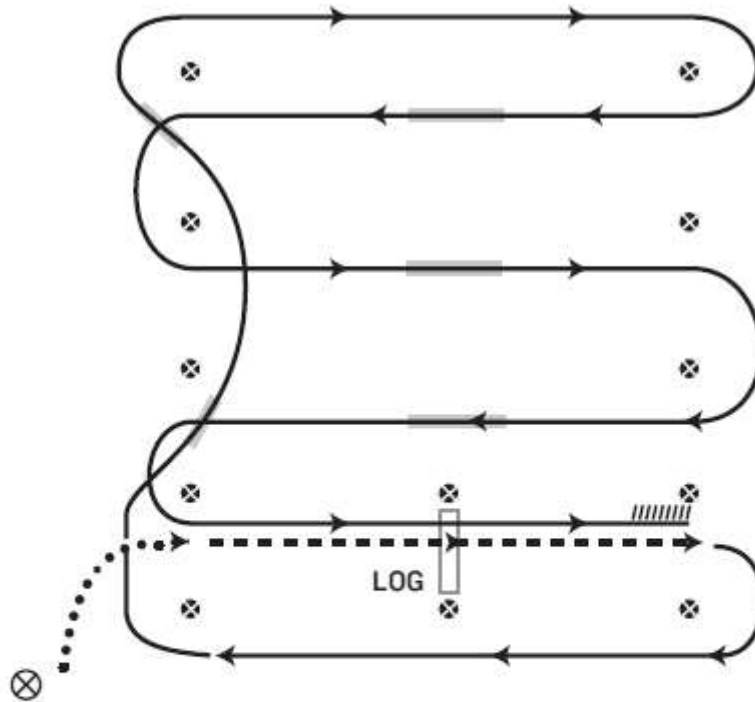

DQHA Regionen Futurity Thüringen Sachsen 2020

L1 Western Riding Pattern # 4

D-L1 Open, D-L1 Amateur, D-Futurity

1. Walk at least 15 feet from start cone to the first marker, as drawn, transition to jog, jog over log.
2. Transition to right lead & lope around end
3. First line change
4. Second line change, lope around end of arena
5. First crossing change
6. Second crossing change
7. Third crossing change
8. Lope over log
9. Lope, stop & back